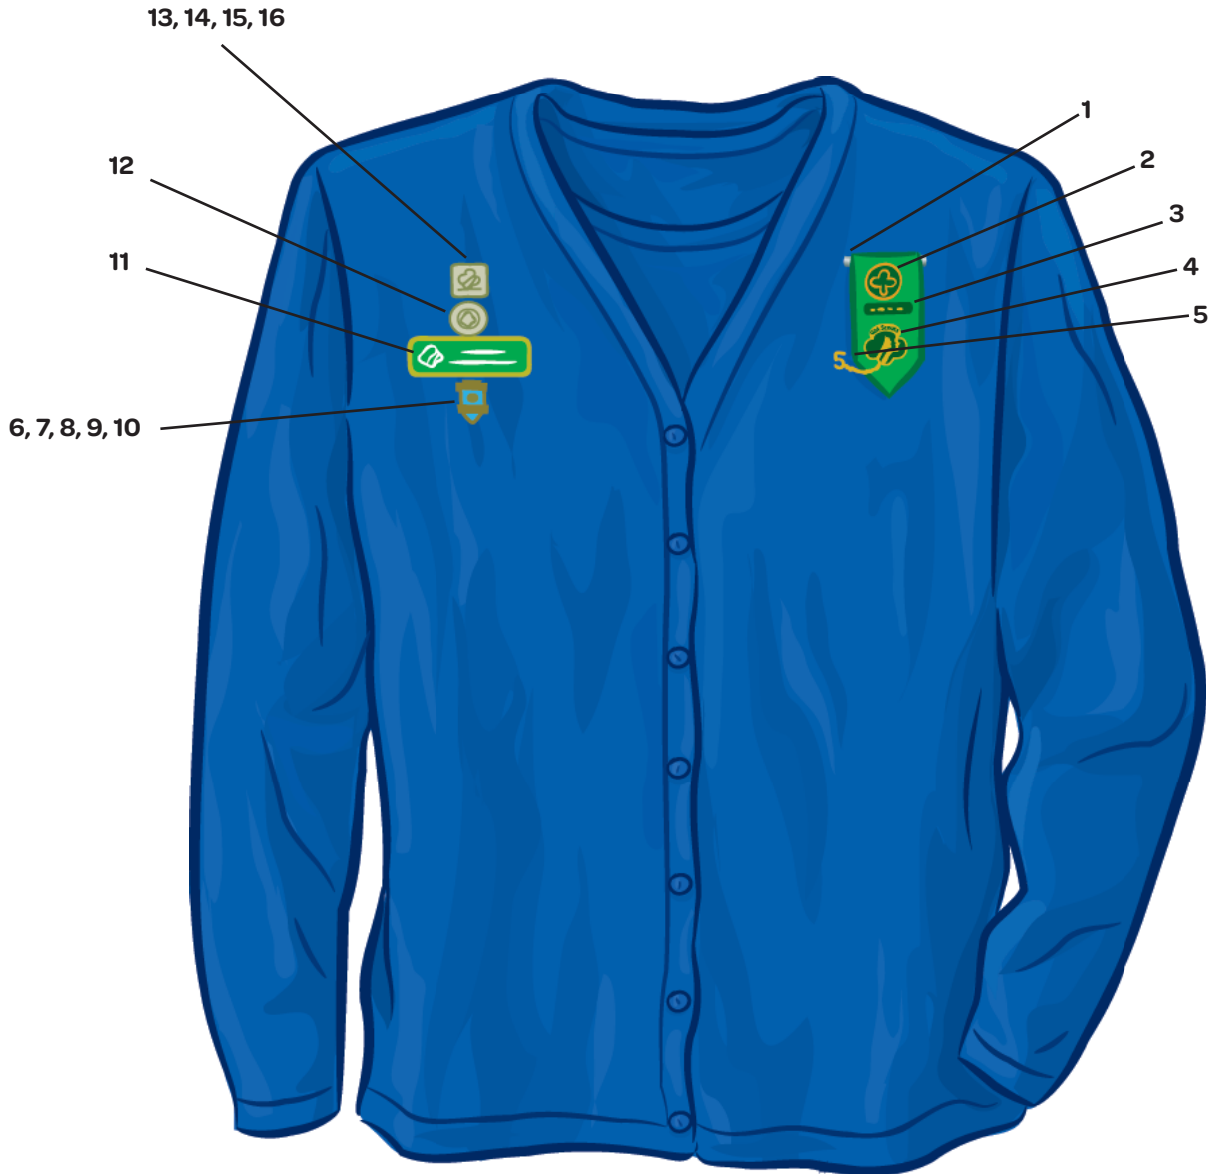

# Girl Scout Adult

- 1. Adult Insignia Tab
- 2. World Trefoil Pin
- 3. Adult Position Pin
- 4. Girl Scout Pin (contemporary or traditional)
- 5. Membership Numeral Guard
- 6. Girl Scout Gold Award
- 7. Bridge to Adult Girl Scouts Award
- 8. Years of Service Pin
- 9. Outstanding Volunteer Award Pin
- 10. Outstanding Leader Award Pin
- 11. Personalized ID Pin
- 12. Lifetime Membership Pin
- 13. Appreciation Pin
- 14. Thanks Badge
- 15. Thanks Badge II
- 16. Honor Pin

Note: If an adult has received more than one special recognition (e.g., Appreciation pin), the last one received is generally the one worn on the uniform.